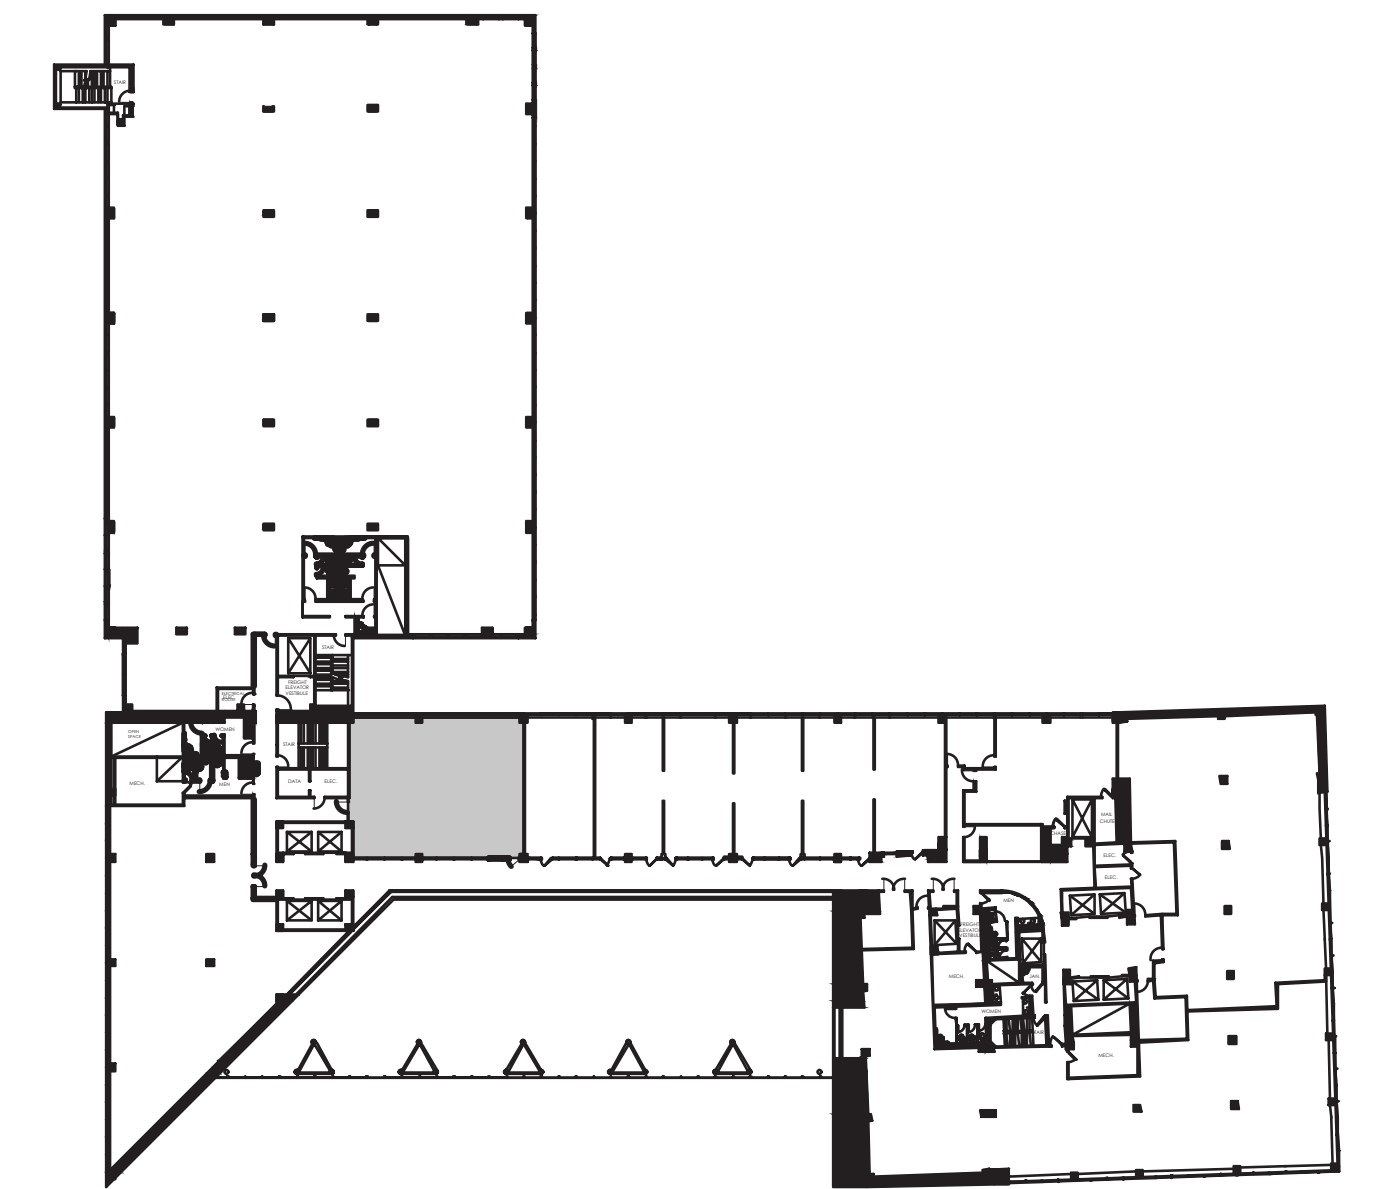

SPEC SUITE: 820  
RSF: 2,513

## KEY PLAN

**RADIANCE**  
PLAZA

 TRANSWESTERN REAL ESTATE SERVICES