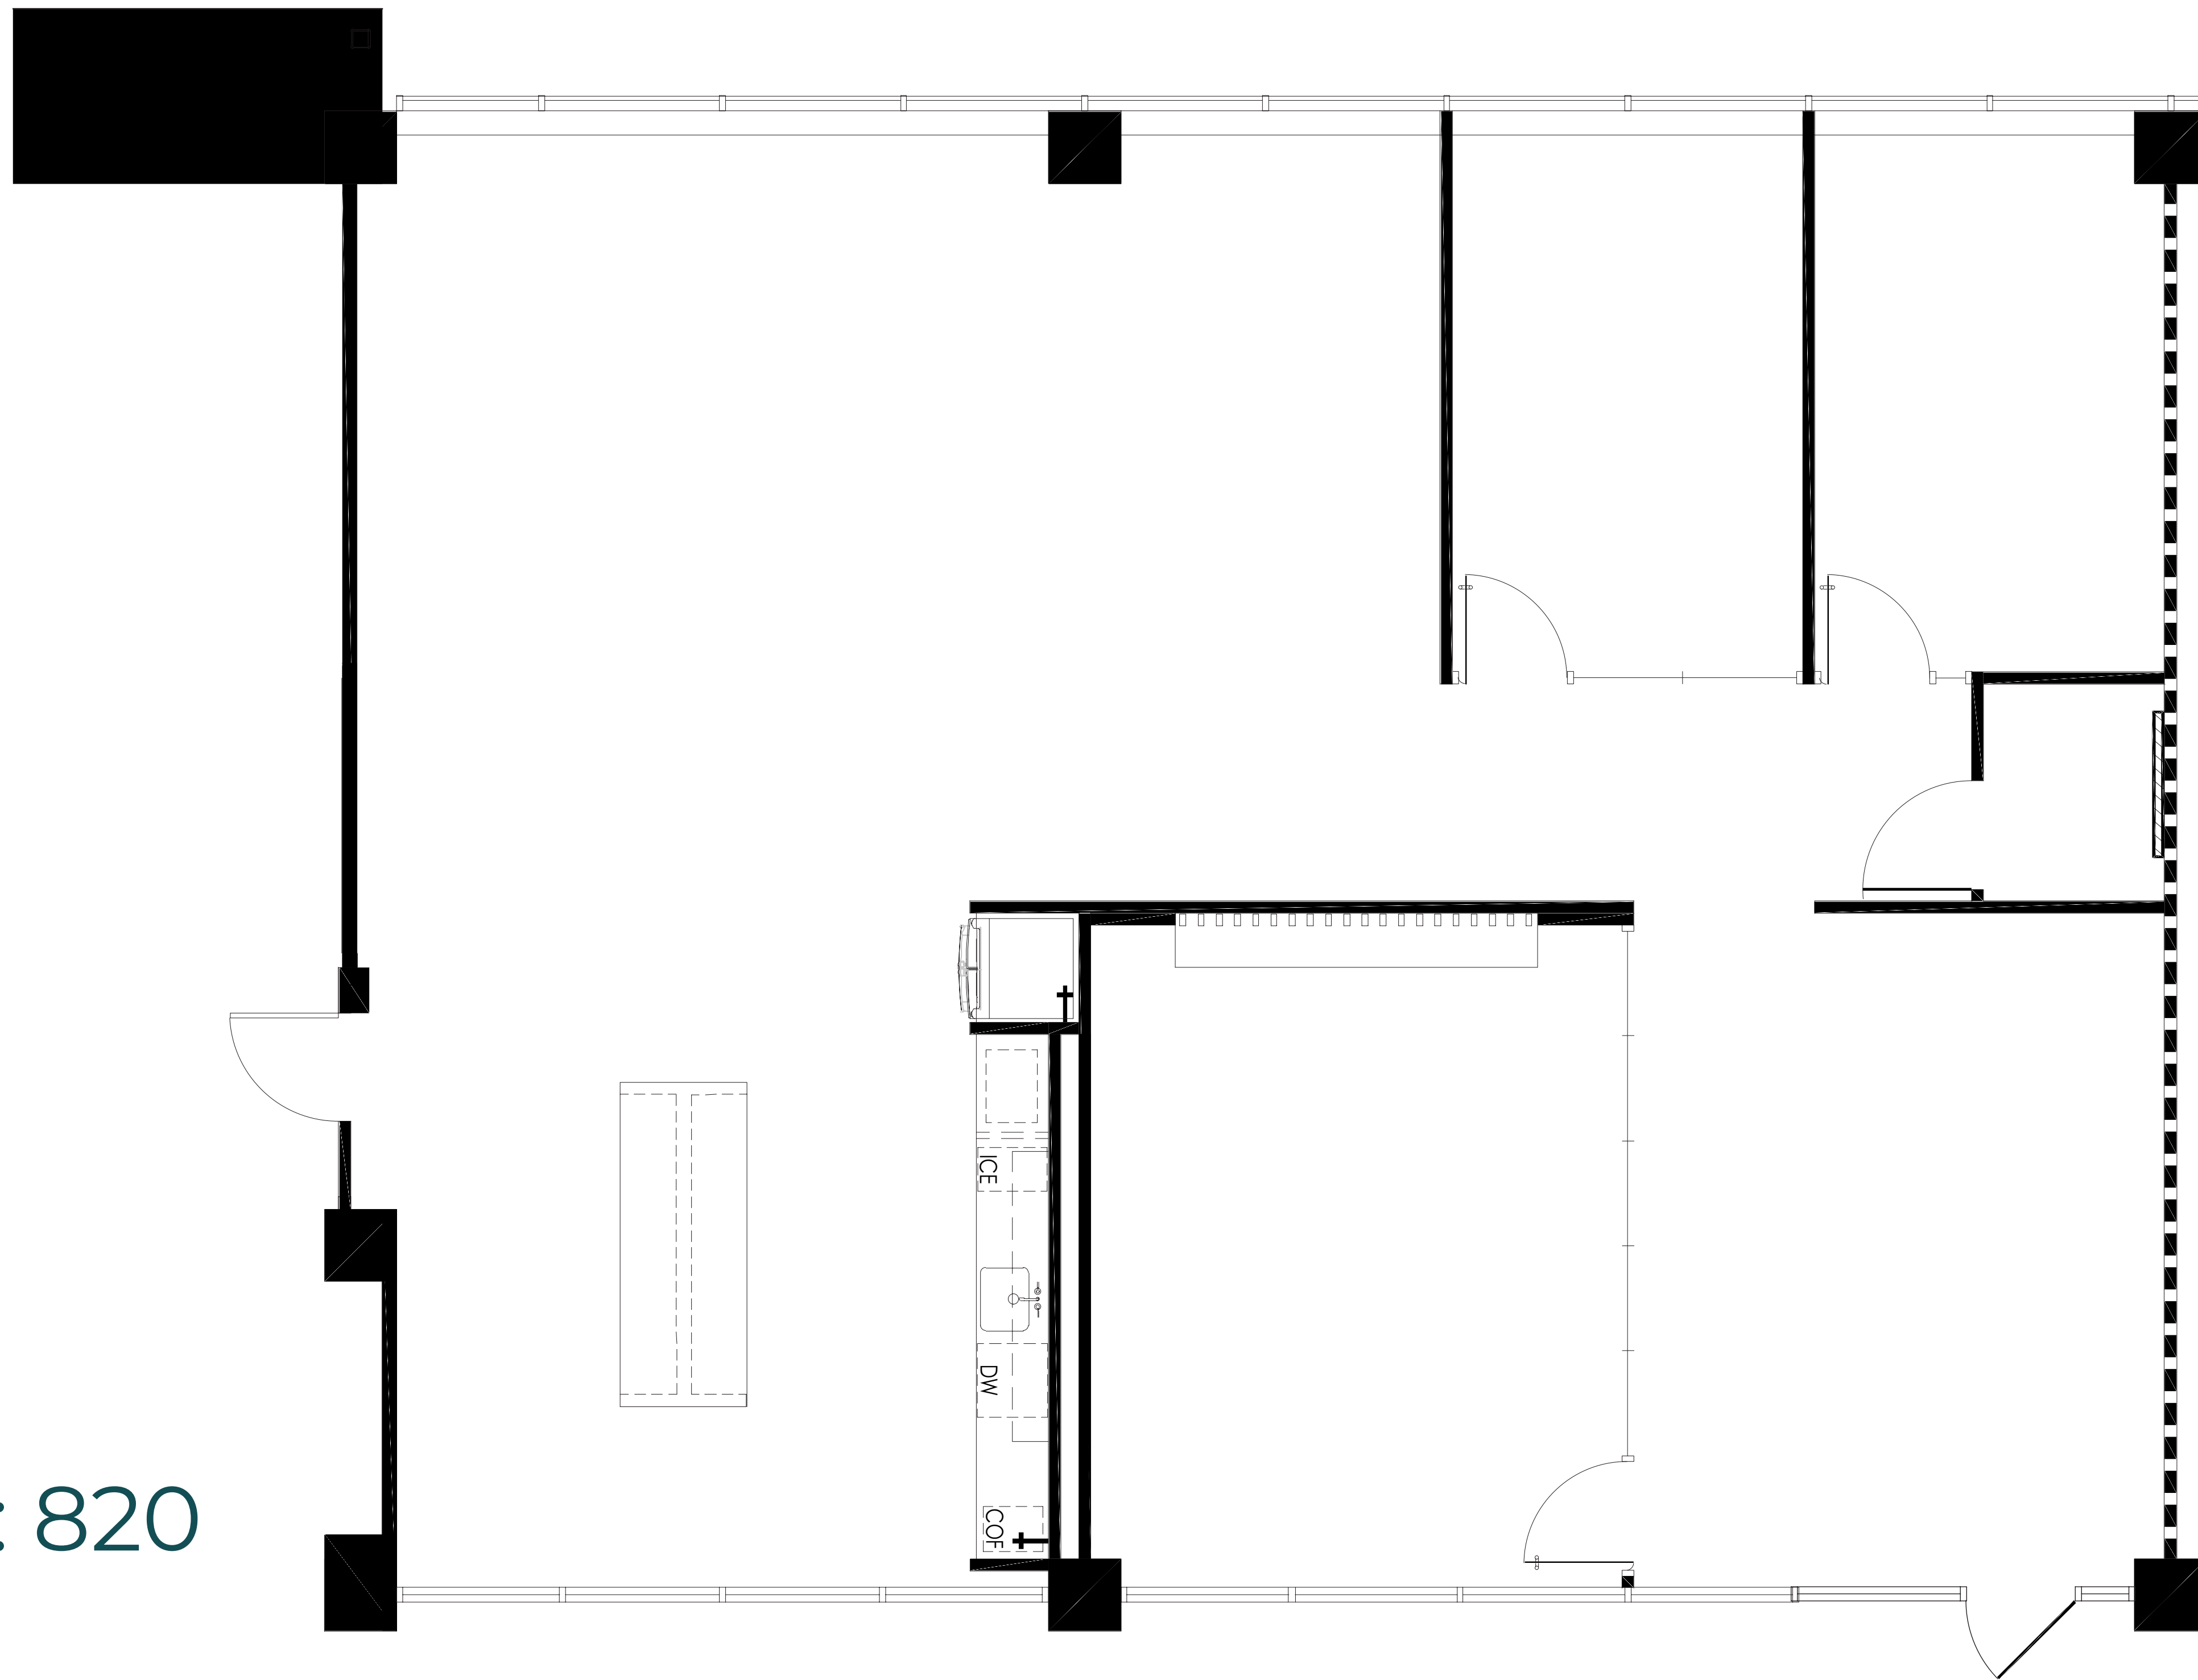

SPEC SUITE: 820  
RSF: 2,513

## KEY PLAN

**RADIANCE**  
PLAZA

 TRANSWESTERN REAL ESTATE SERVICES