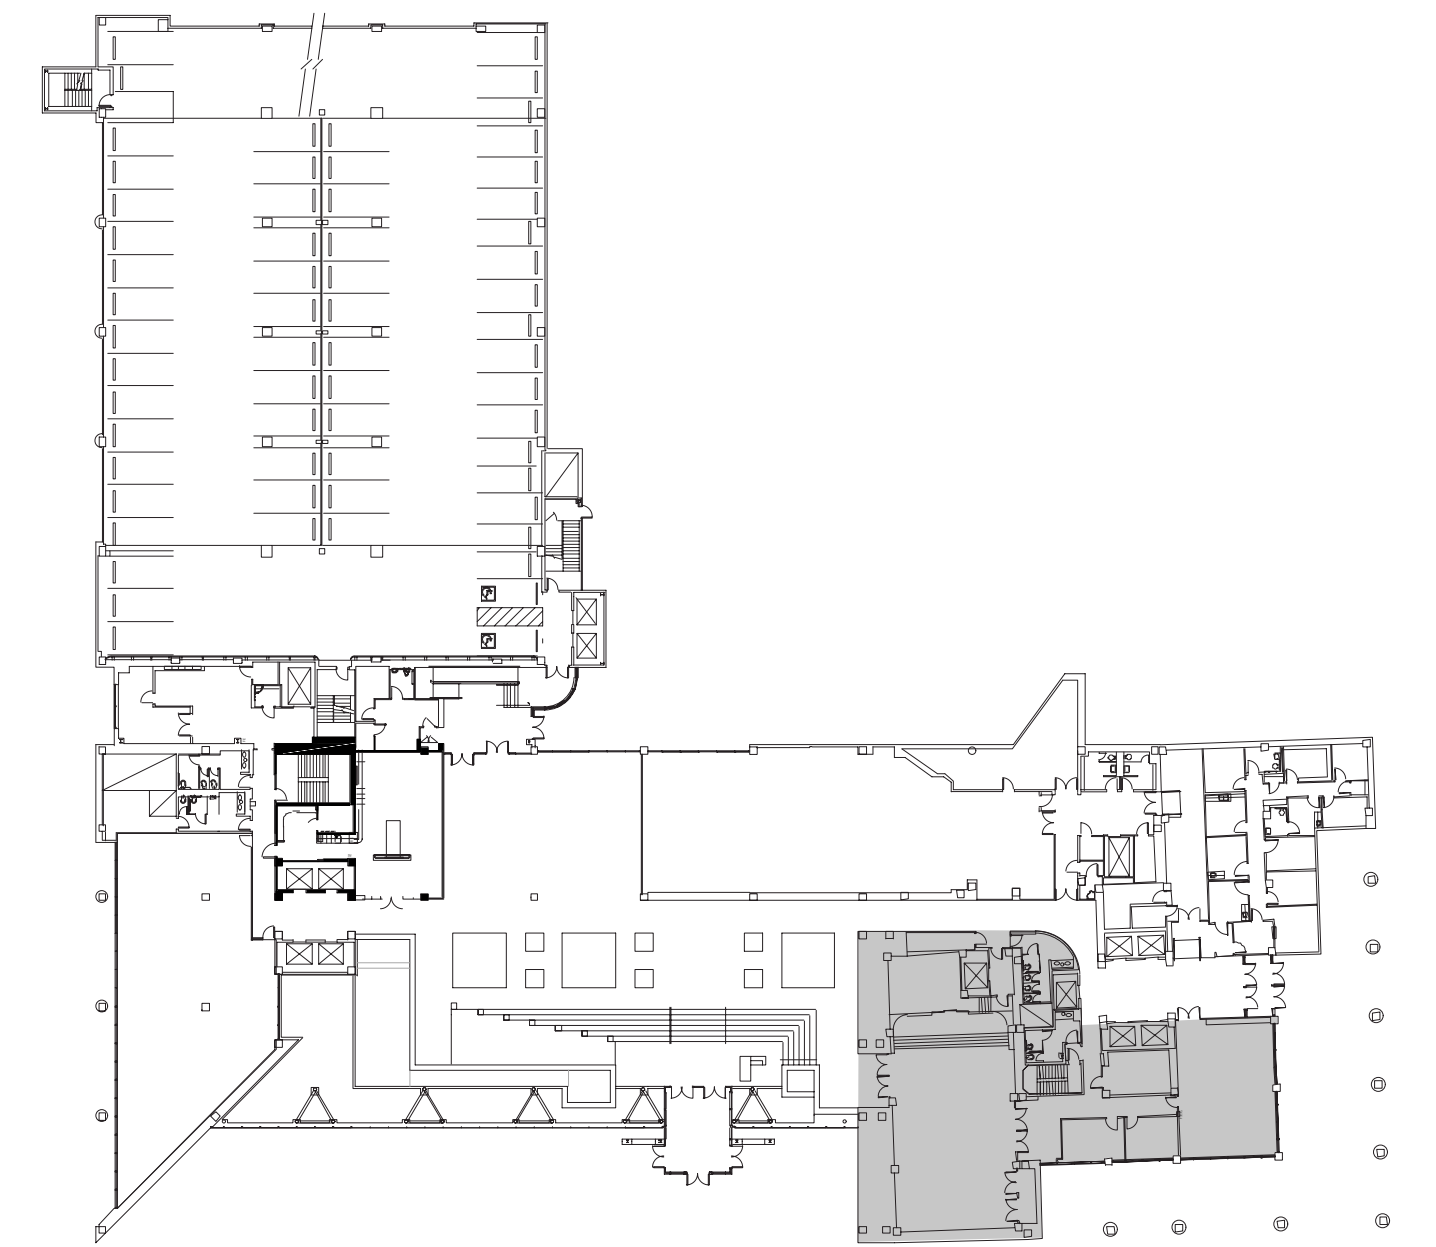

KEY PLAN

SUITE: 175
RSF: 5,162

RADIANCE
PLAZA

 TRANSWESTERN REAL ESTATE SERVICES