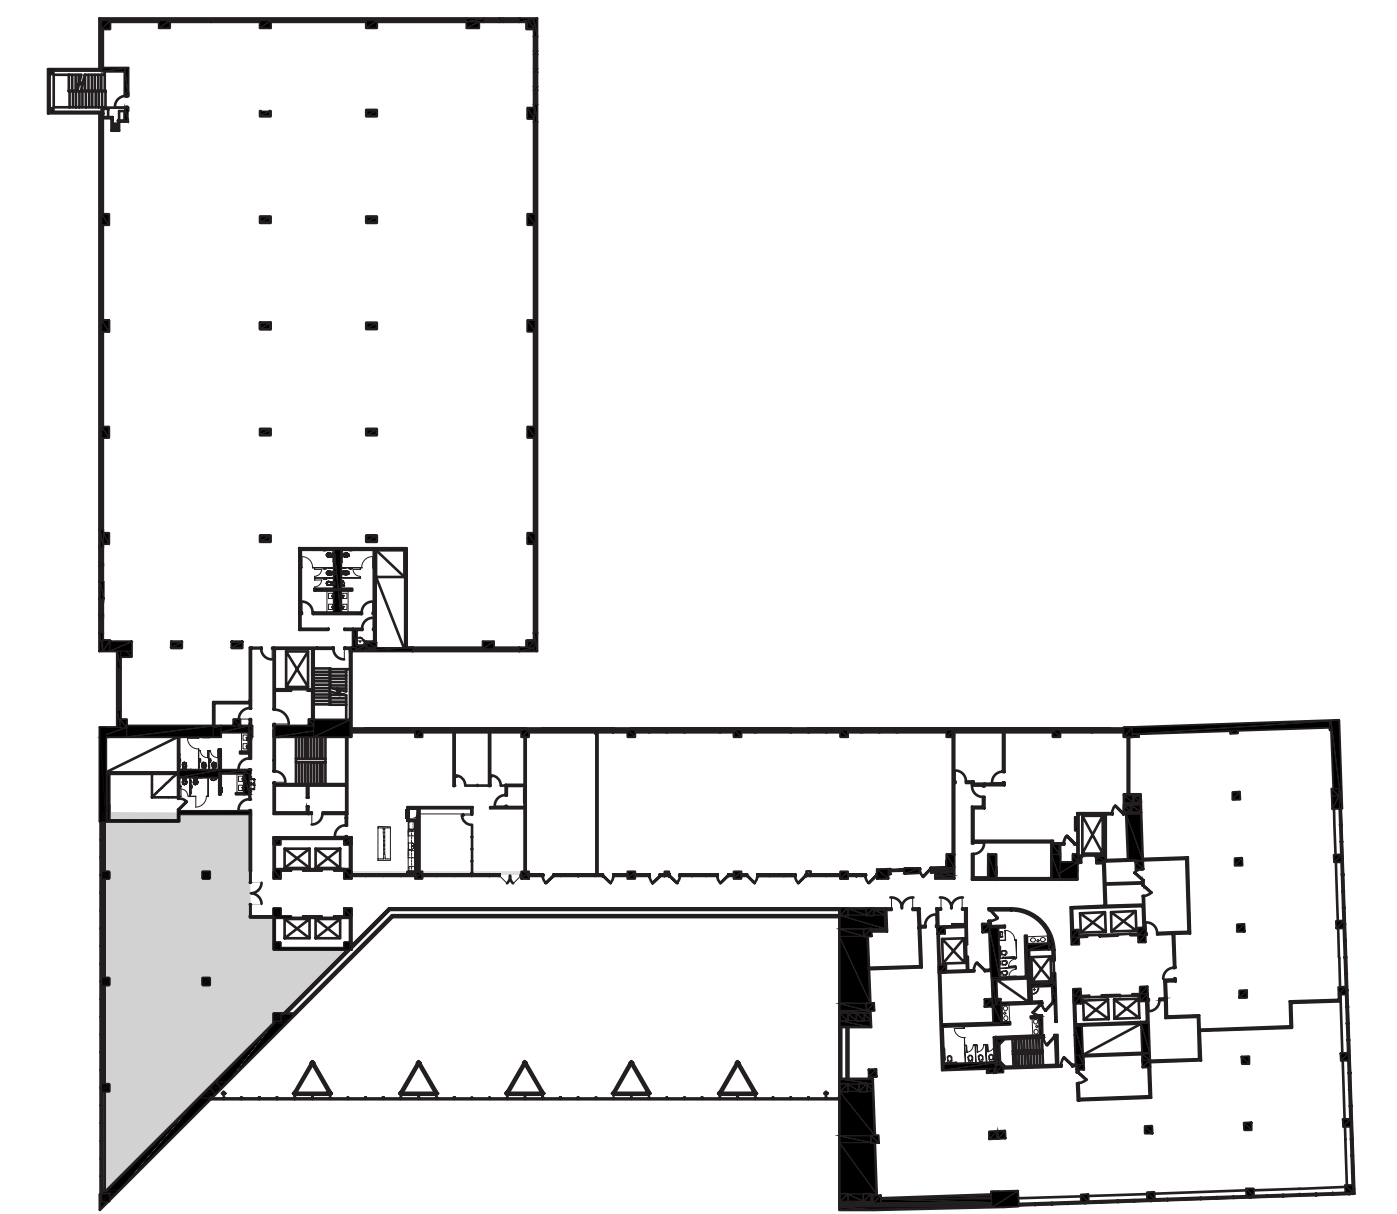

SUITE: 815  
RSF: 4,665

## KEY PLAN

  
**RADIANCE**  
PLAZA

 TRANSWESTERN REAL ESTATE SERVICES