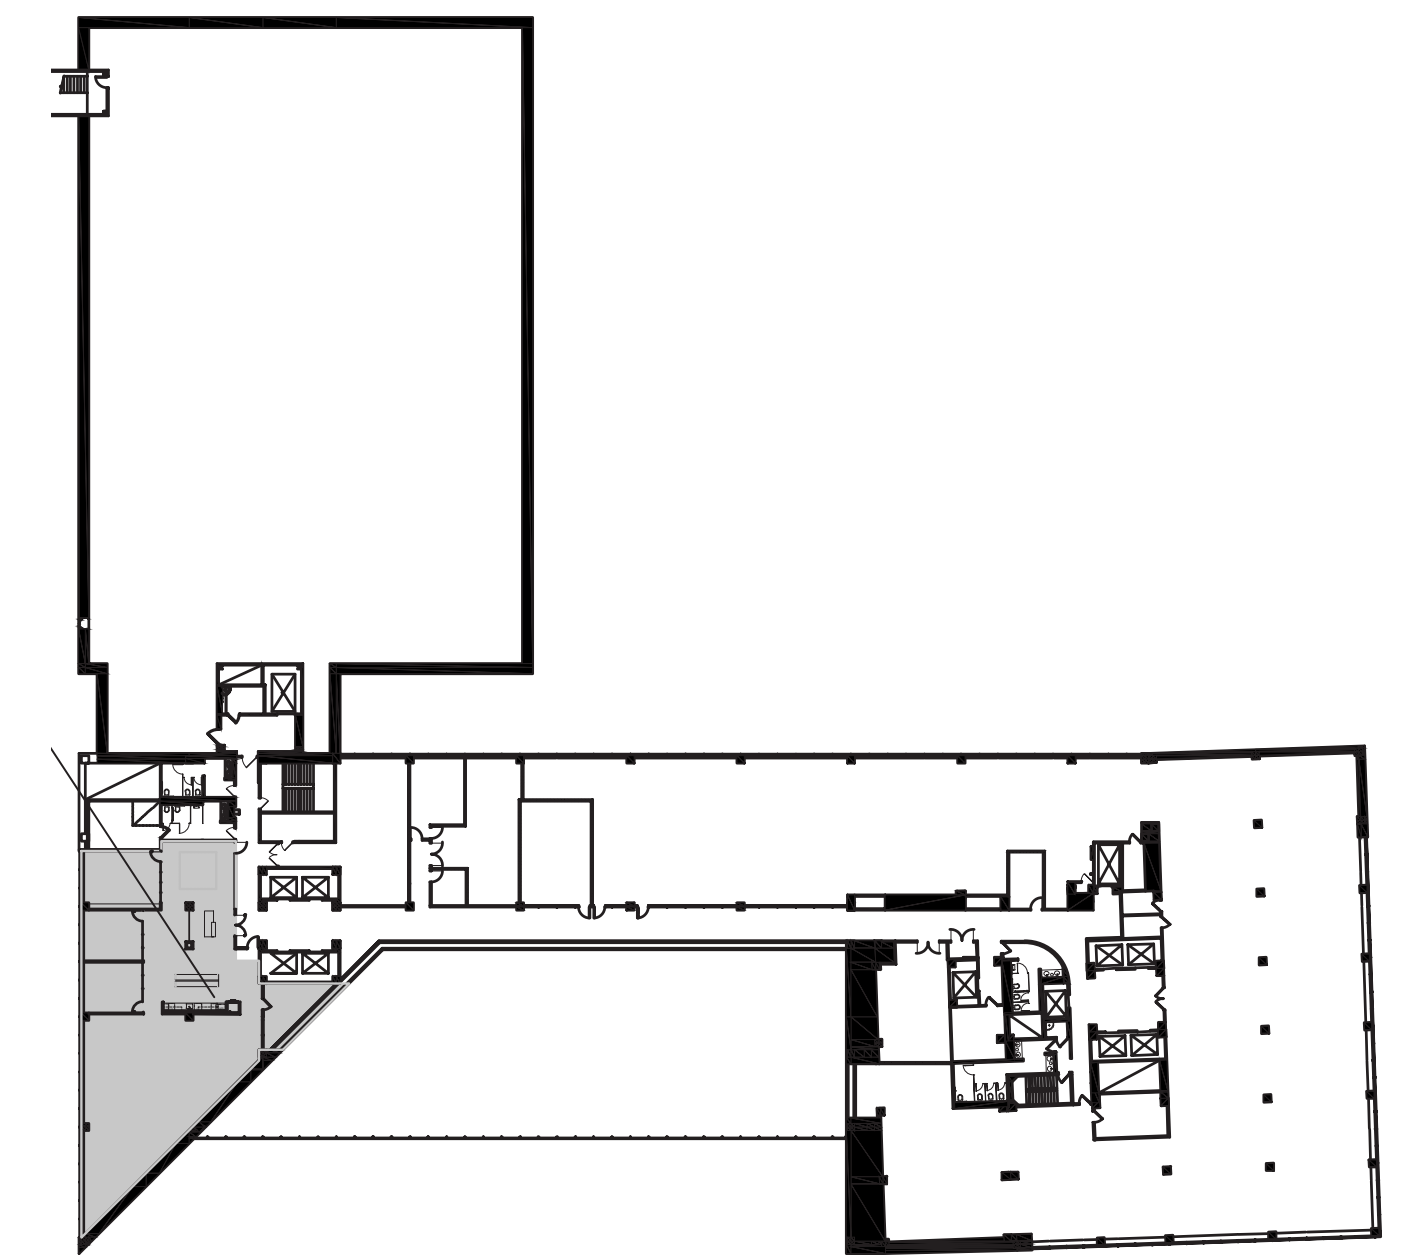

SPEC SUITE: 1025
RSF: 4,846

KEY PLAN

**RADIANCE**
PLAZA

 TRANSWESTERN REAL ESTATE SERVICES