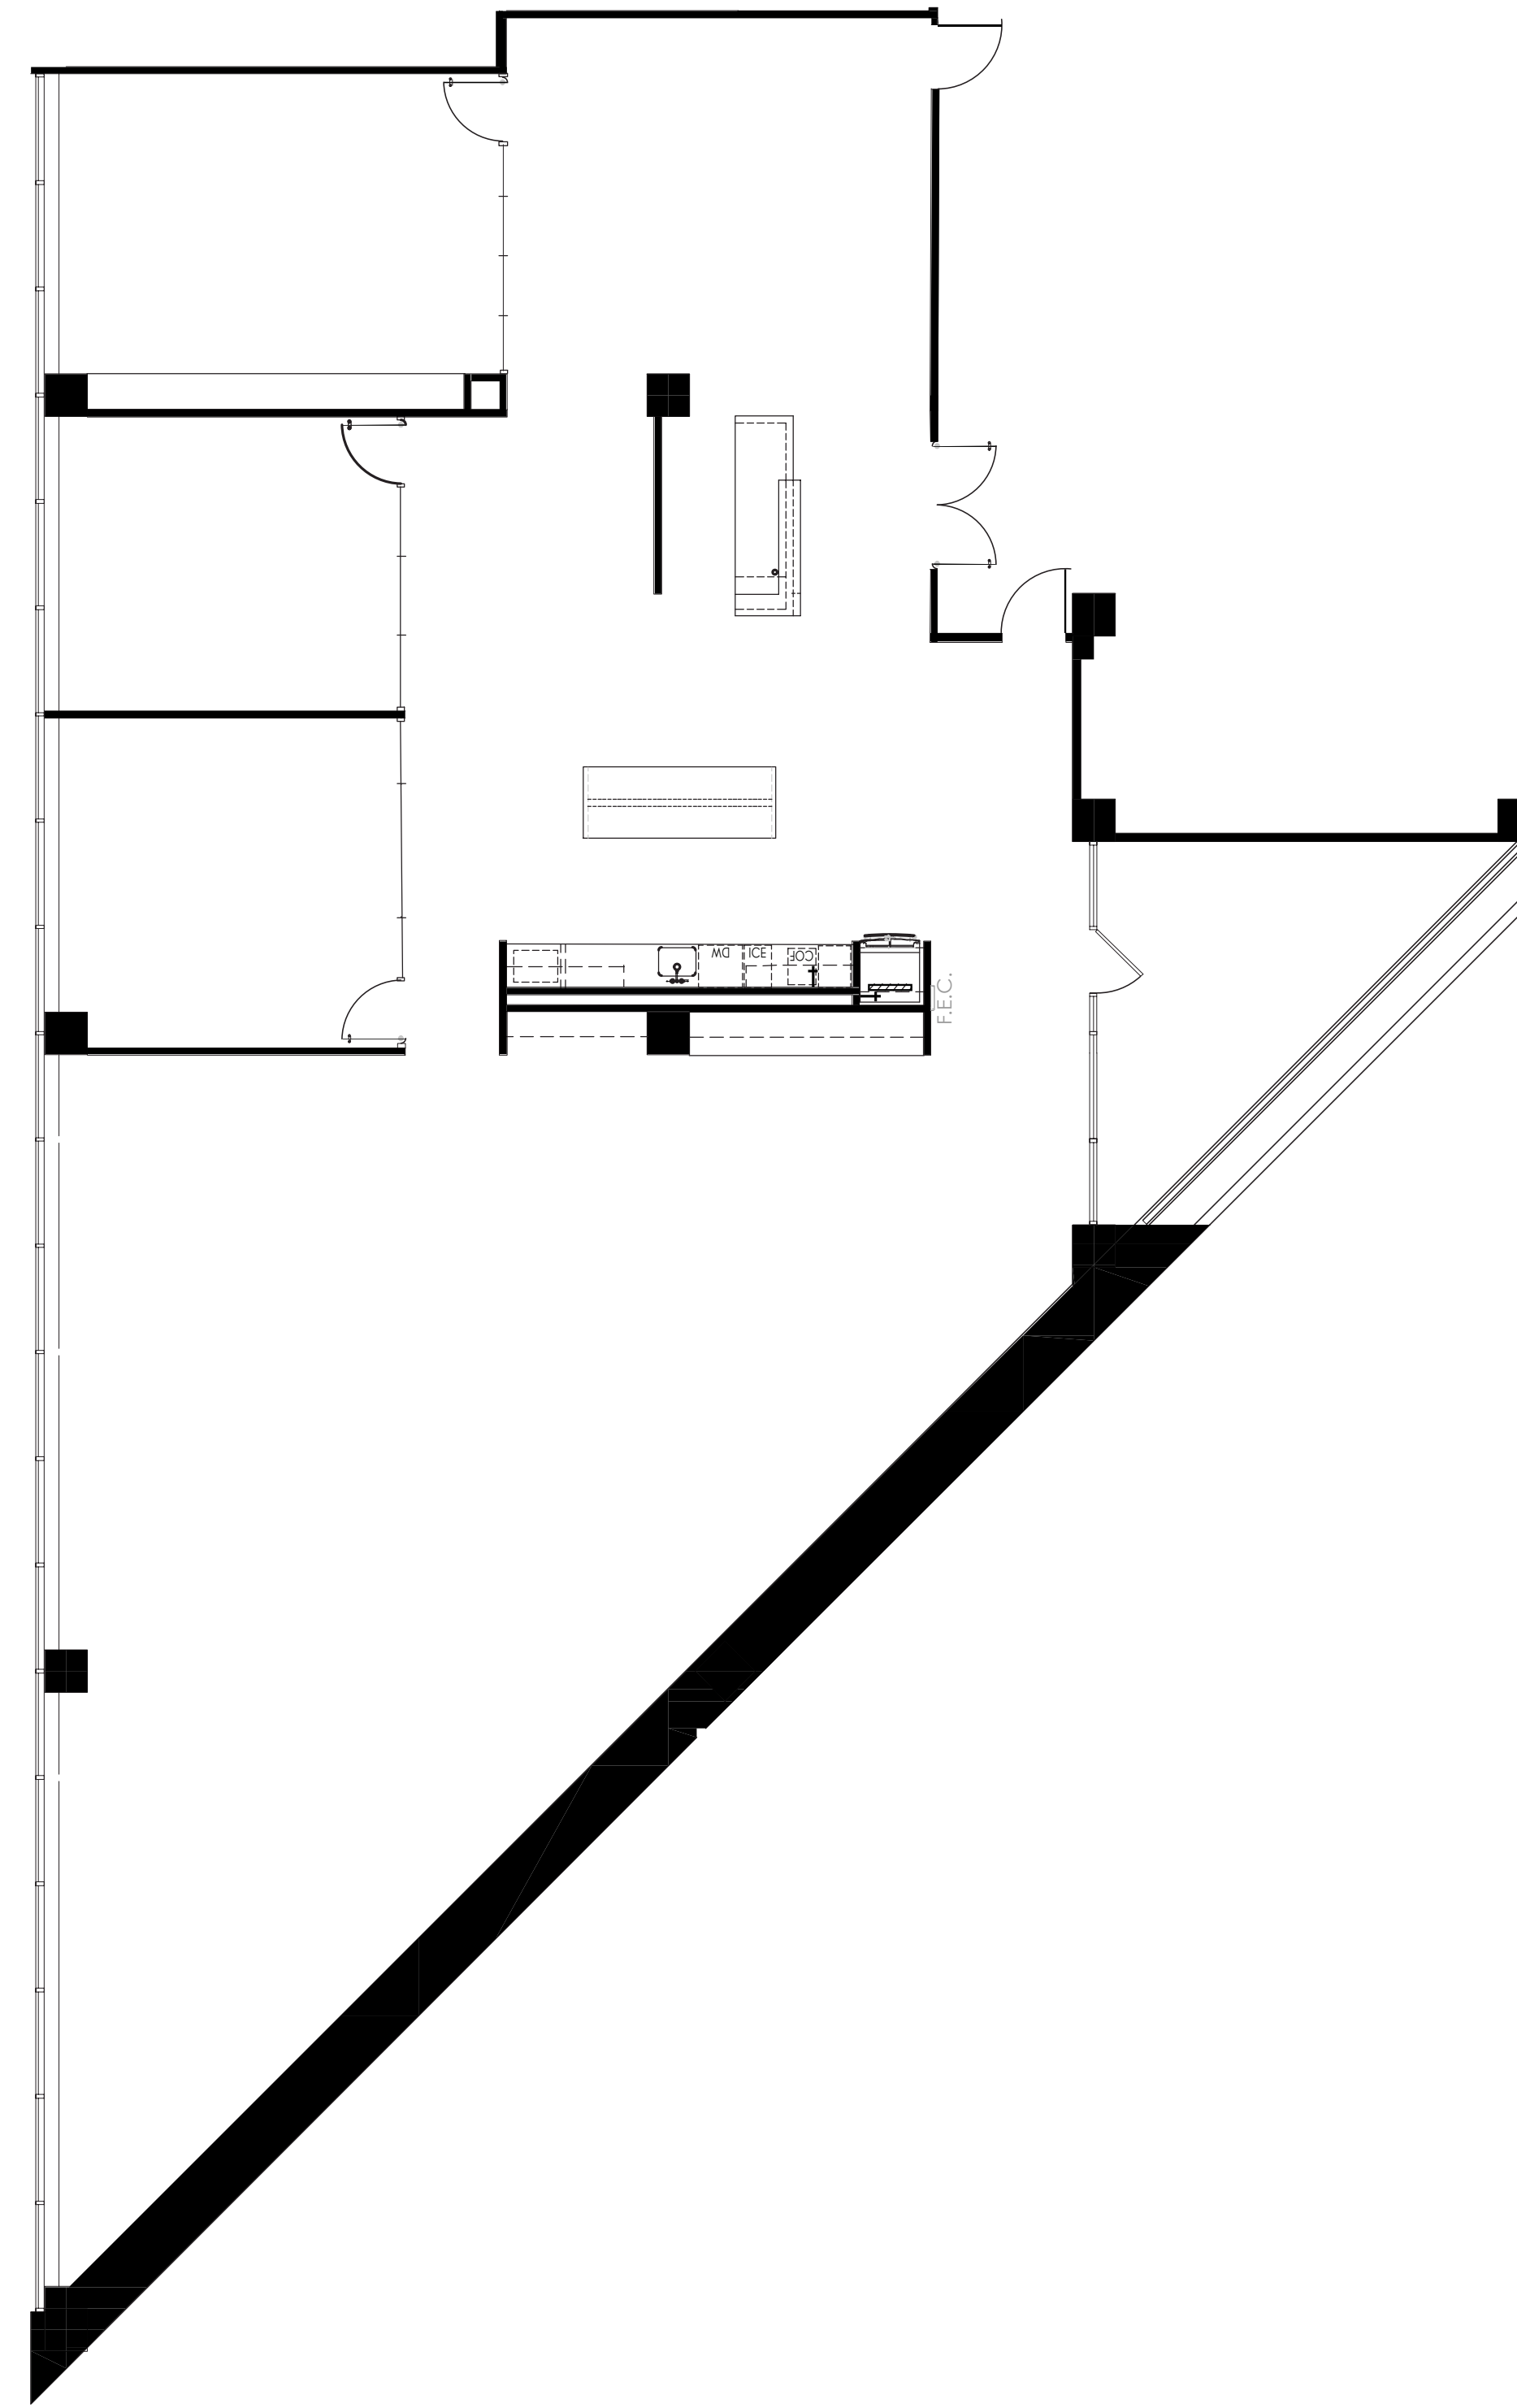

SPEC SUITE: 1025
RSF: 4,846

KEY PLAN

**RADIANCE**
PLAZA

 TRANSWESTERN REAL ESTATE SERVICES