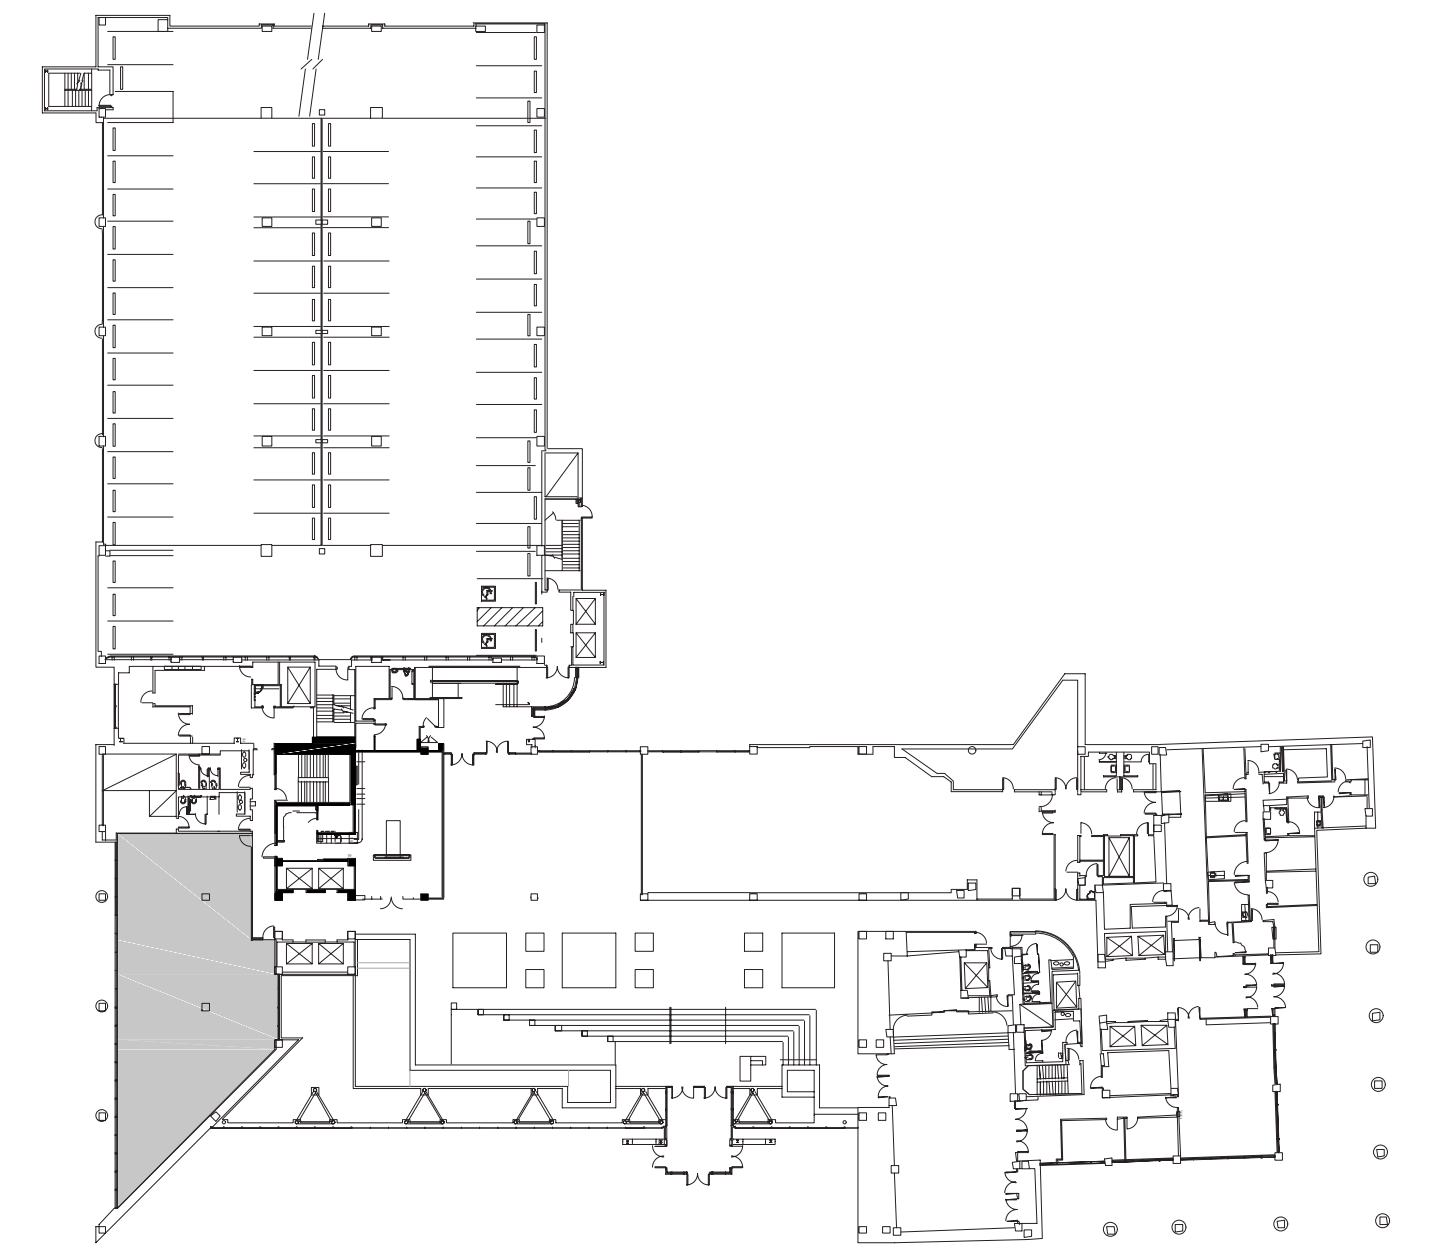

SPEC SUITE: 100
RSF: 4,027

KEY PLAN

**RADIANCE**
PLAZA

TRANSWESTERN REAL ESTATE SERVICES