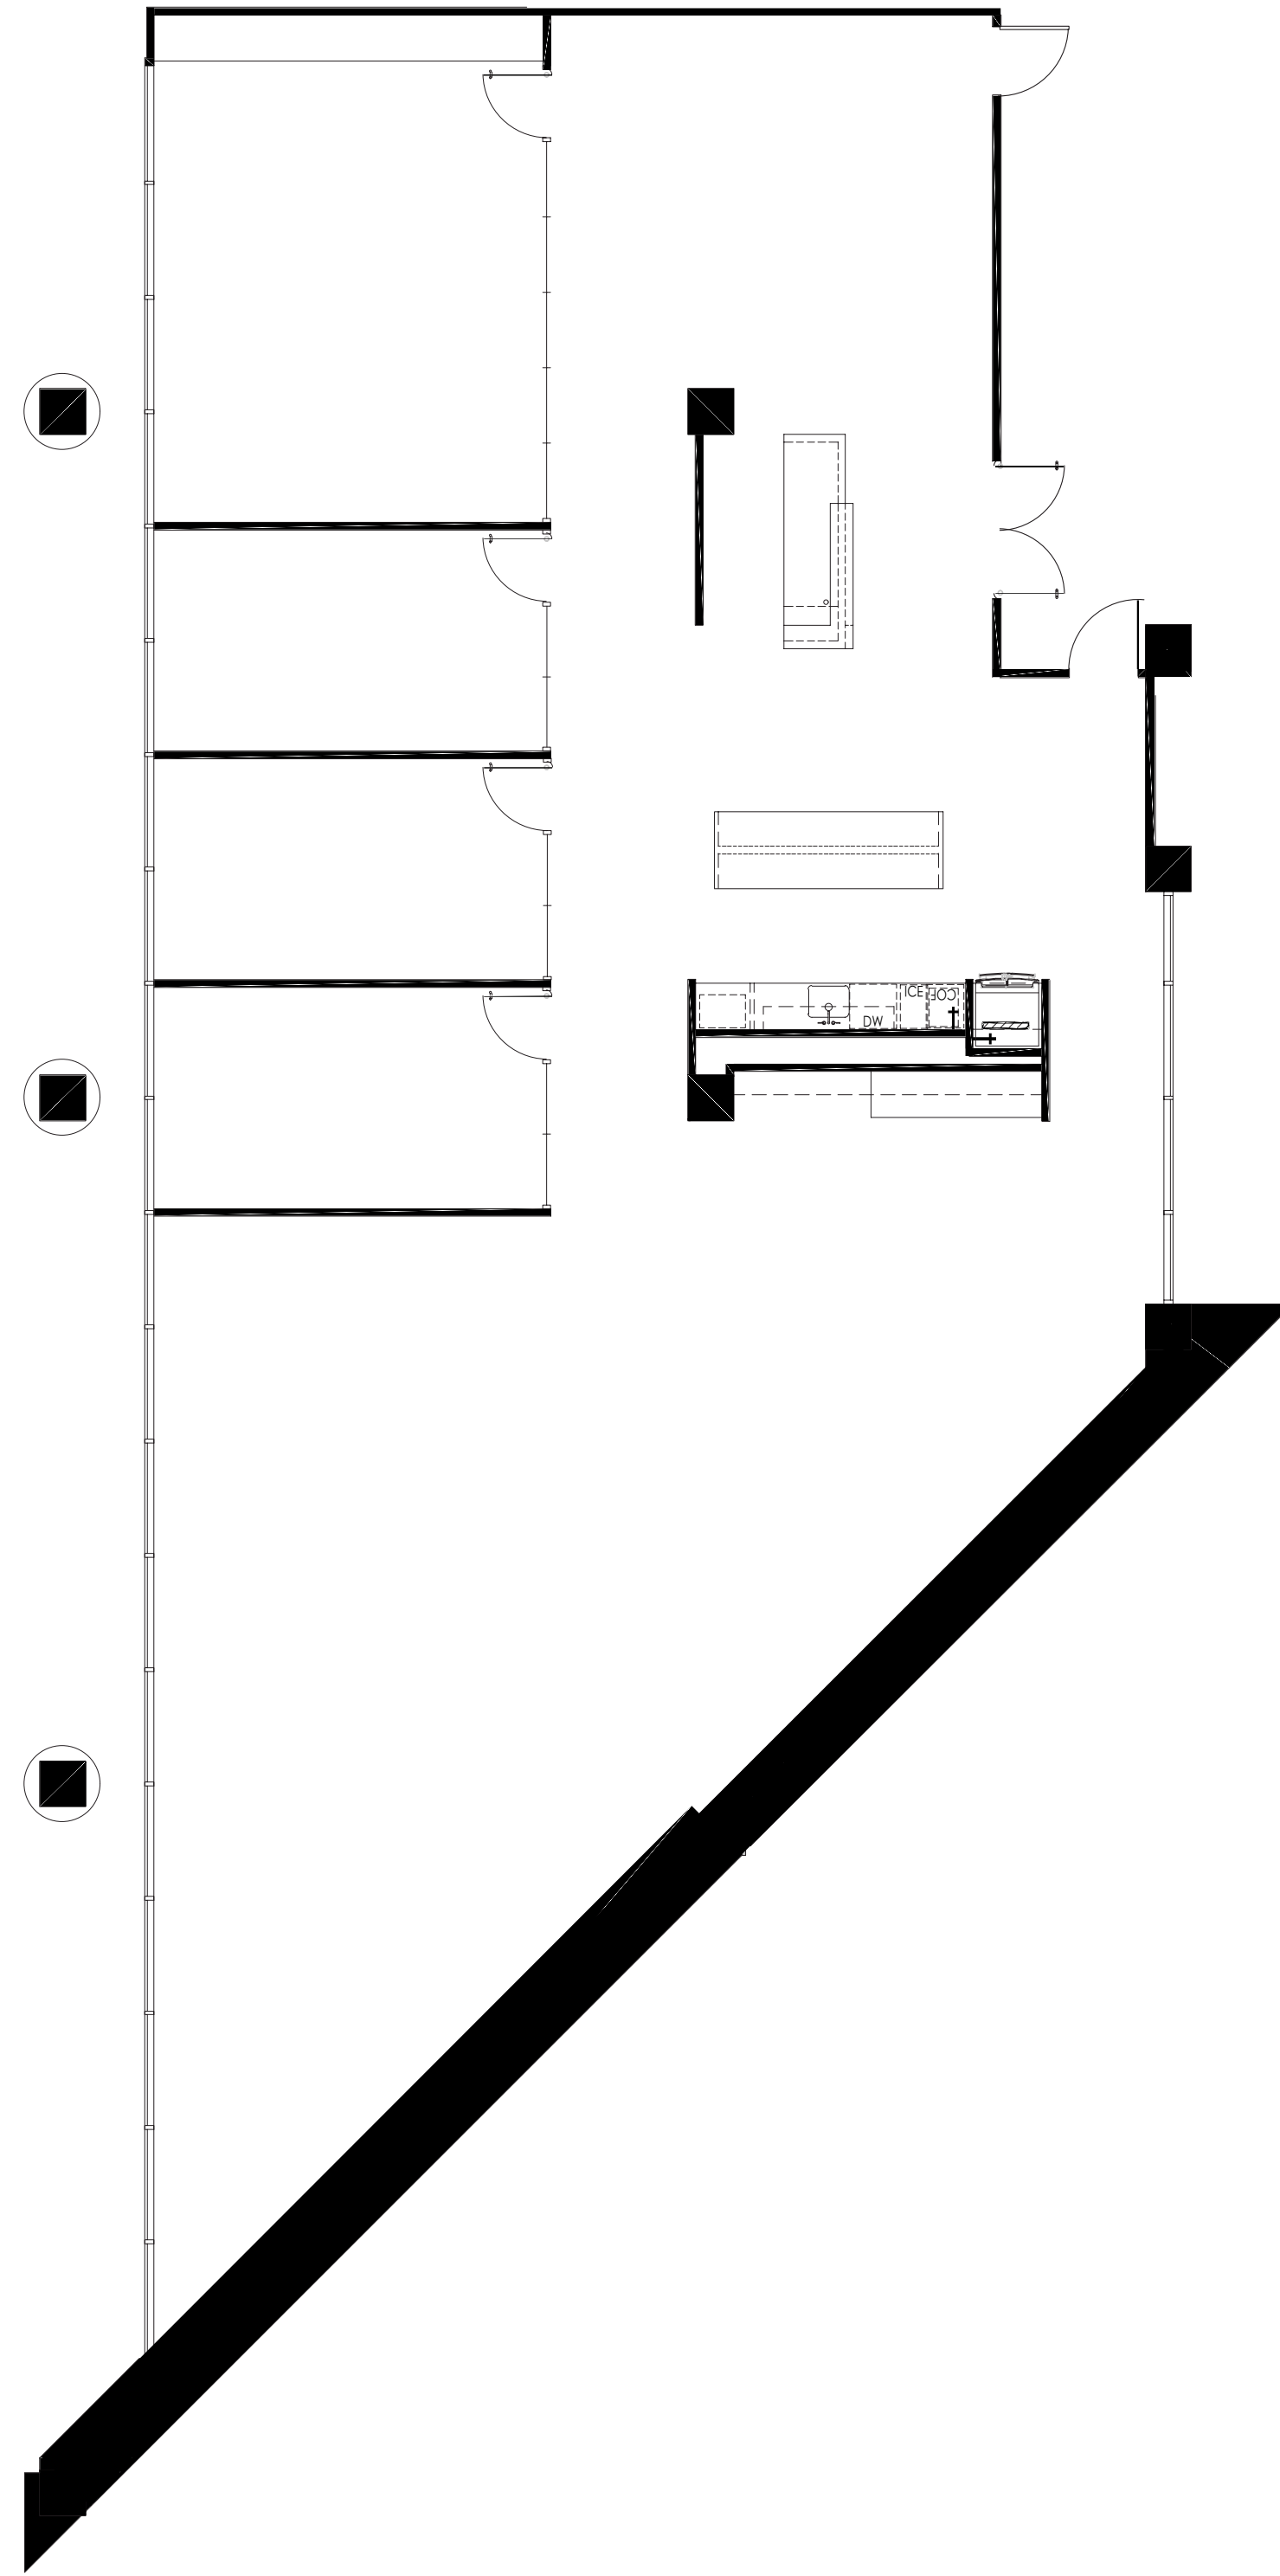

SPEC SUITE: 100
RSF: 4,027

KEY PLAN

**RADIANCE**
PLAZA

TRANSWESTERN REAL ESTATE SERVICES